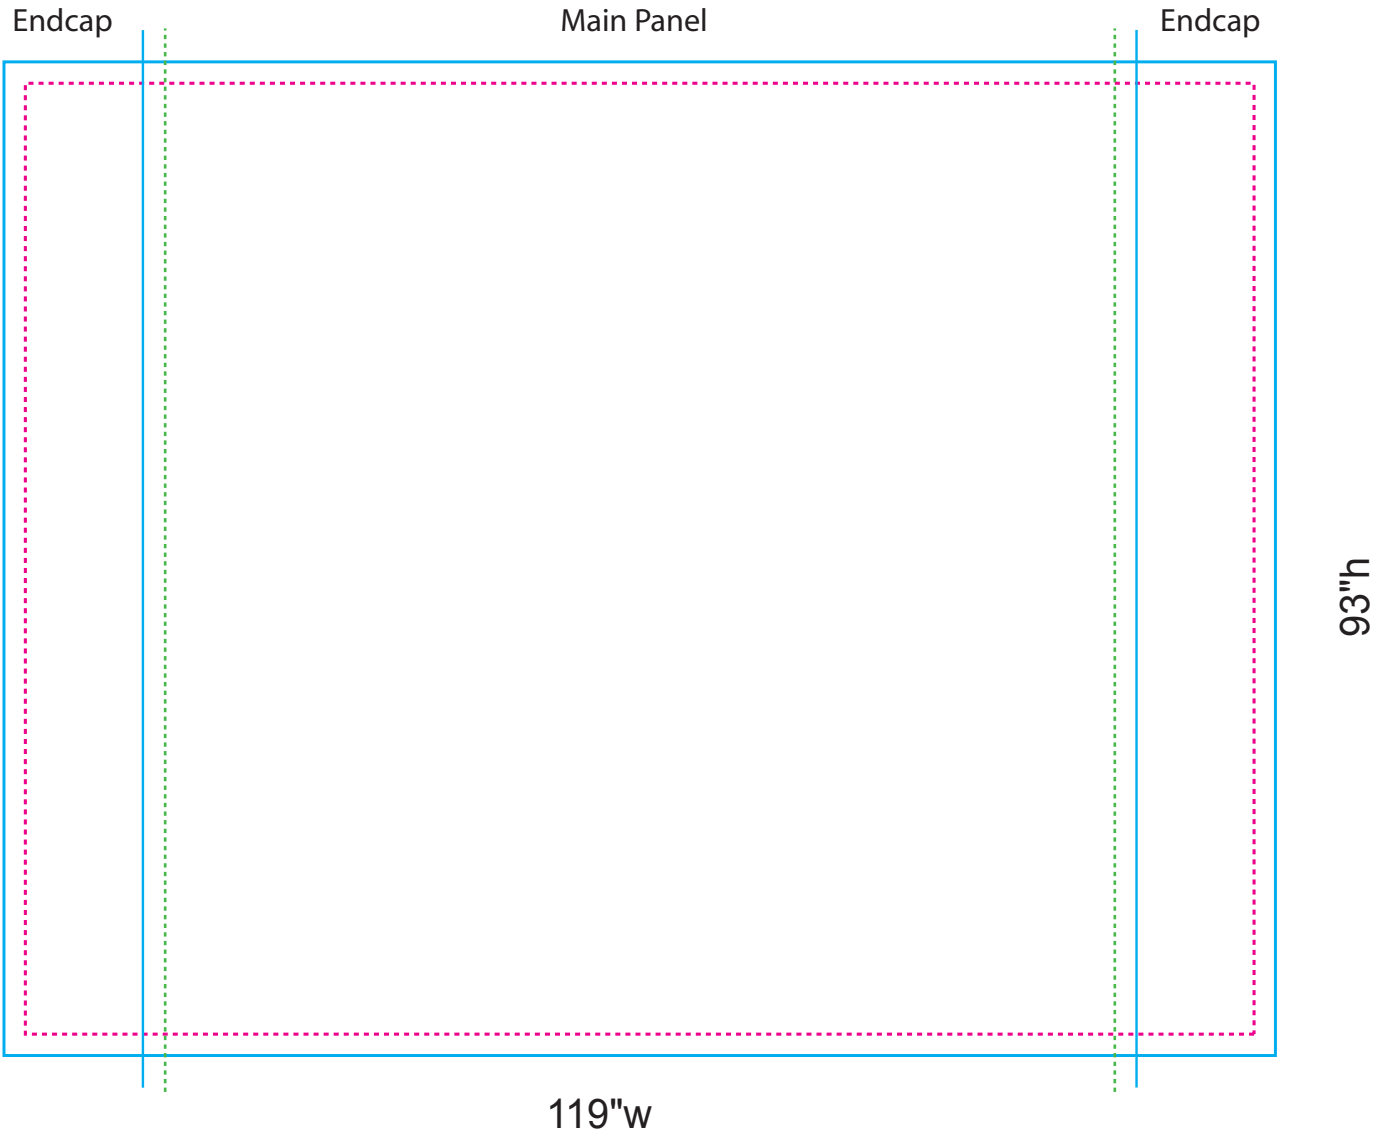

3x3 Burst SL With Endcaps

Final size: 119"w x 93"h

Stitching area: 115"w x 89"h

Live Area: 2" in from left and right edge of graphic

Please make sure text and images are at least 1" away from stitching and panel break.