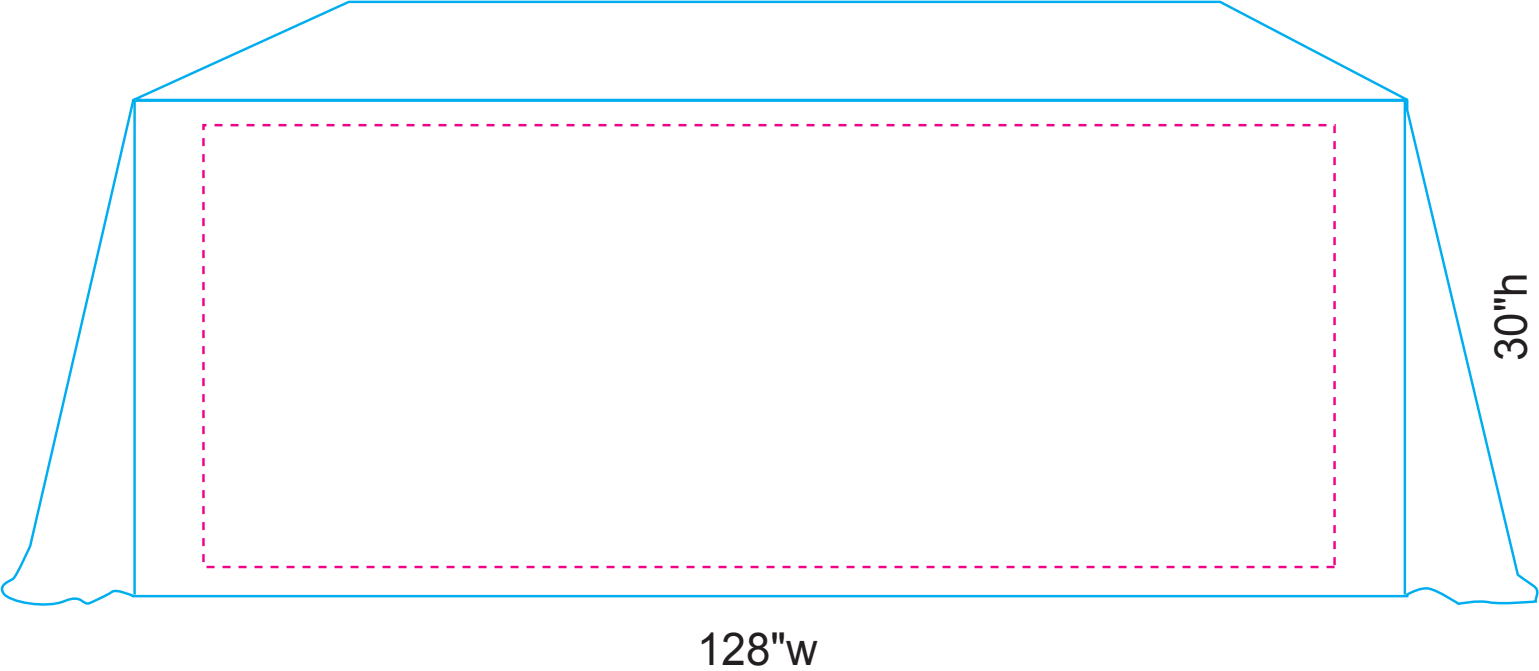

6' Dyesub Tablethrow Full Front

Print size: 128" w x 30" h

Live area: 64" w x 28" h

Finished size: 128" w x 28" h

Print Size of Logo: