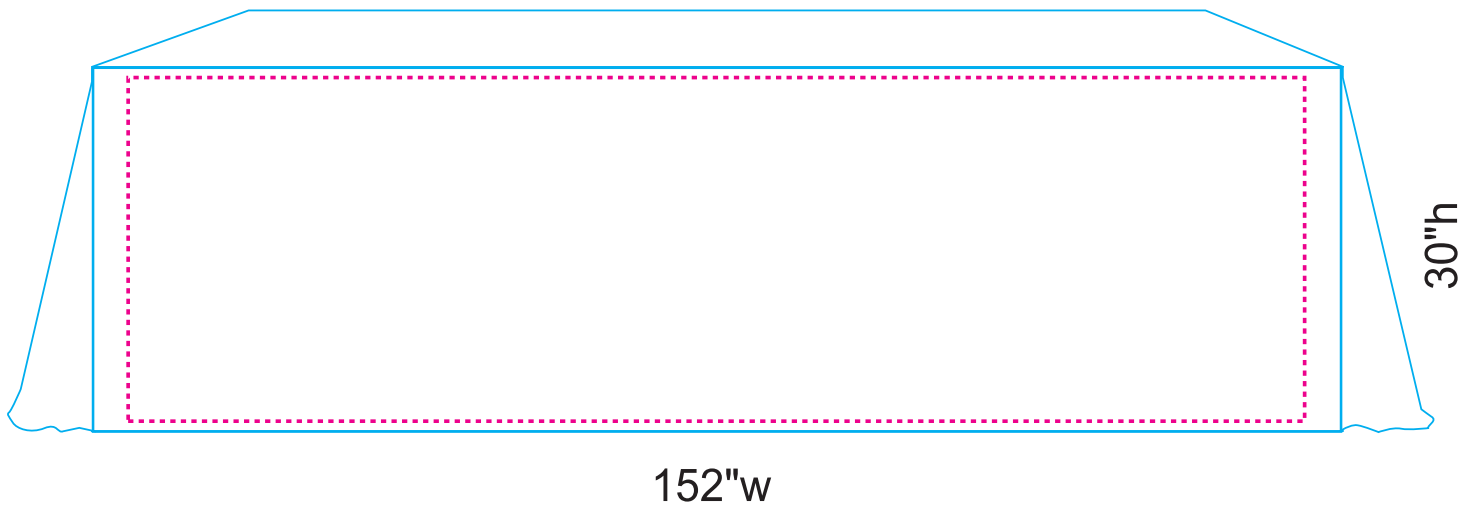

8' Dyesub Tablethrow Full Front

Print size: 152" w x 30" h

Live area: 88" w x 28" h

Finished size: 152" w x 28" h

Print Size of Logo: