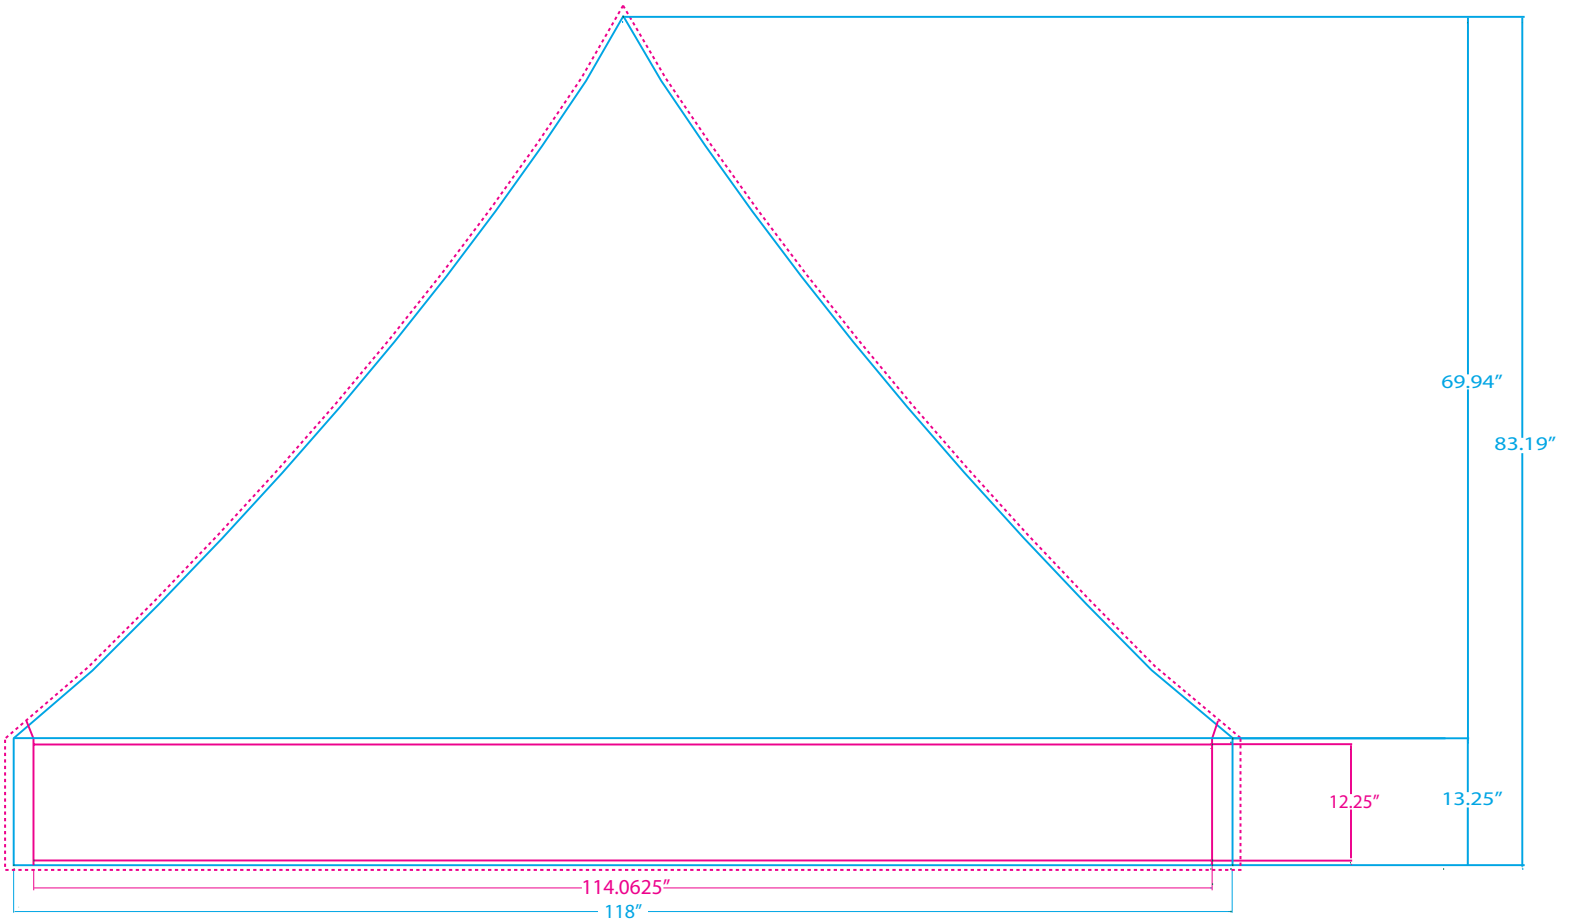

20' x 10' Event Tent Ends

- SEAM ALLOWANCE
- LIVE AREA
- THE OBJECT (Final Size)