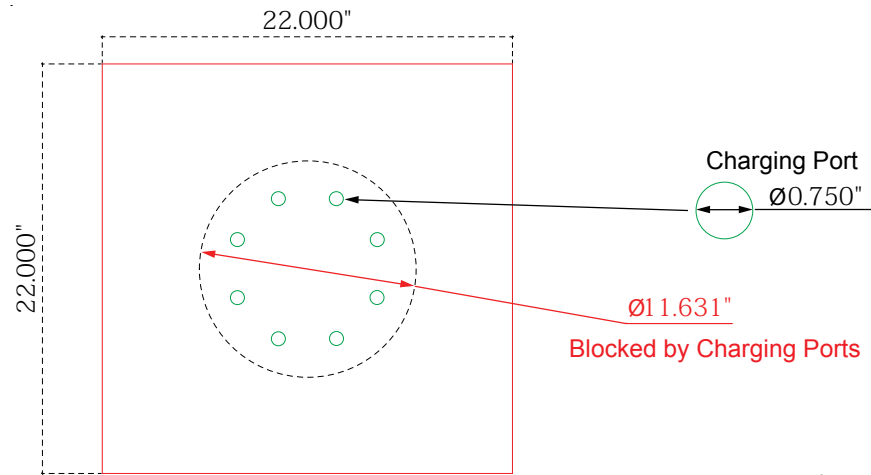

Product Name: MOD-1433
Process: Direct Print
Material: Vinyl
Scale: 100%
Effective Date: 11/04/2015 <small>NDW</small>

Square Top Coffee Table Graphic
Qty. 1

Square Top Coffee Table Charging Station

****NOTE:** Test frames may be required for guaranteed fitting of graphics**

NOTE: Graphic files must be @ 150 dpi Finished Size.
DO NOT send Flattened Files. Production can not
manipulate the content, proportion or color of these files.