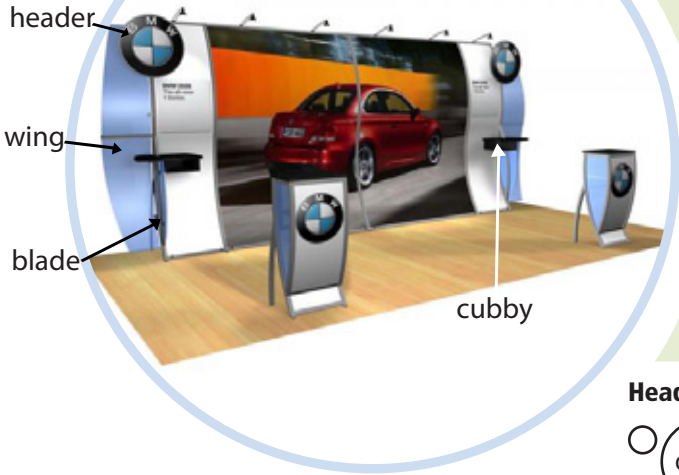

Perfect 20 Ben Jamin Choices

Ben Jamin – VK-1801 Choices

Blades: (select one substrate and one corresponding color)

- Sintra Blue Black White Grey
- Acrylic Amber 2422 Blue 2069 Yellow 2208
- Frosted Light Smoke