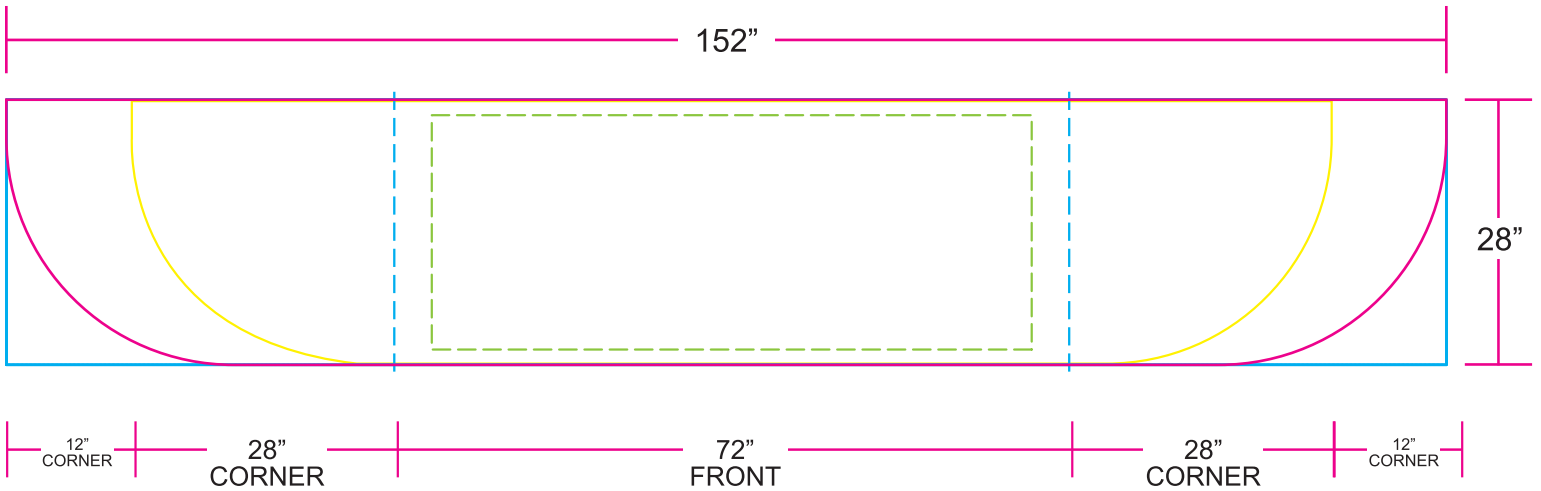

Convertible Dye Sub Front Table Throw

KEEP ALL CRUCIAL ARTWORK ELEMENTS SUCH AS TEXT/LOGOS/IMAGES WITHIN LIVE AREA OF 88X 25

- FULL FRONT PIECE: 152 X 28
- - - - TABLE FRONT: 96 X 28
- - - - FRONT LIVE AREA: 88 X 25

Pink Lines Indicate 8' Table Edges
 Teal Lines Indicate 8' Live area
 Yellow Lines Indicate 6' Table Edges
 Green Lines Indicate 6' Live area