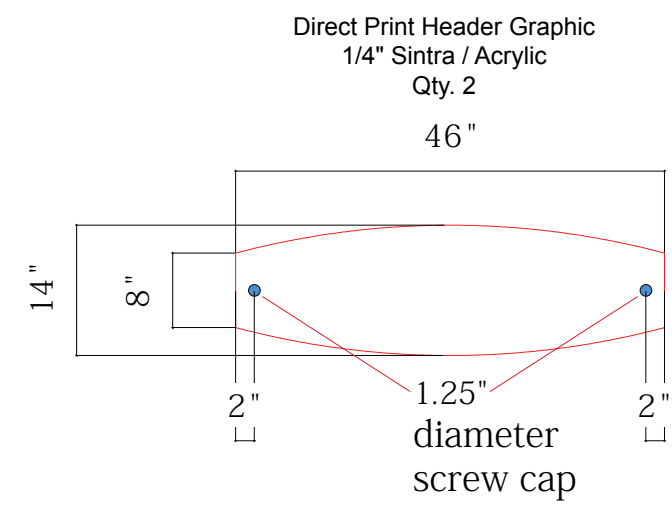

Product Name: VK-1238
Process: Dye Sublimation
Material: Polyknit 9
Scale: 50%
Effective Date: 10/12/2015 <small>NDW</small>

Main Backwall Graphic  
Left Side  
Qty. 1  
Sew 1/2" Hook Velcro to Face/ Perimeter

Canvas Size: 89.968"h x 89"w  
Live Area: 87.968"h x 88"w

Sew 1/2" Hook Velcro into **Front Perimeter**

**\*\*NOTE:** Test frames may be required for guaranteed fitting of graphics\*\*

**NOTE:** Graphic files must be @ 150 dpi Finished Size.  
**DO NOT** send Flattened Files. Production can not  
manipulate the content, proportion or color of these files.

Product Name: VK-1238
Process: Direct Print
Material: Sintra / Acrylic
Scale: 50%
Effective Date: 10/12/2015 NDW

**\*\*NOTE:** Test frames may be required for guaranteed fitting of graphics\*\*

**NOTE:** Graphic files must be @ 150 dpi Finished Size.  
**DO NOT** send Flattened Files. Production can not  
manipulate the content, proportion or color of these files.