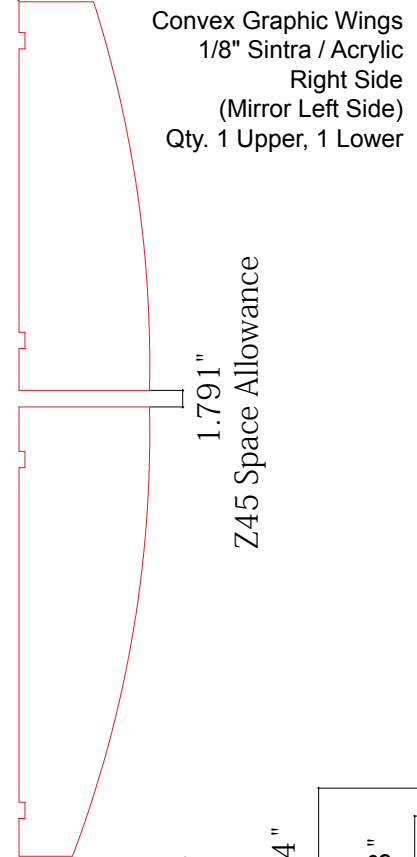

Product Name: VK-1238
Process: Dye Sublimation
Material: Polyknit 9
Scale: 50%
Effective Date: 10/12/2015 <small>NDW</small>

Main Backwall Graphic  
Left Side  
Qty. 1  
Sew 1/2" Hook Velcro to Face/ Perimeter

Canvas Size: 89.968"h x 89"w  
Live Area: 87.968"h x 88"w

Sew 1/2" Hook Velcro into **Front Perimeter**

**\*\*NOTE:** Test frames may be required for guaranteed fitting of graphics\*\*

**NOTE:** Graphic files must be @ 150 dpi Finished Size.  
**DO NOT** send Flattened Files. Production can not  
manipulate the content, proportion or color of these files.

Product Name: VK-1238
Process: Direct Print
Material: Sintra / Acrylic
Scale: 50%
Effective Date: 10/12/2015 NDW

**\*\*NOTE:** Test frames may be required for guaranteed fitting of graphics\*\*

**NOTE:** Graphic files must be @ 150 dpi Finished Size.  
**DO NOT** send Flattened Files. Production can not  
manipulate the content, proportion or color of these files.