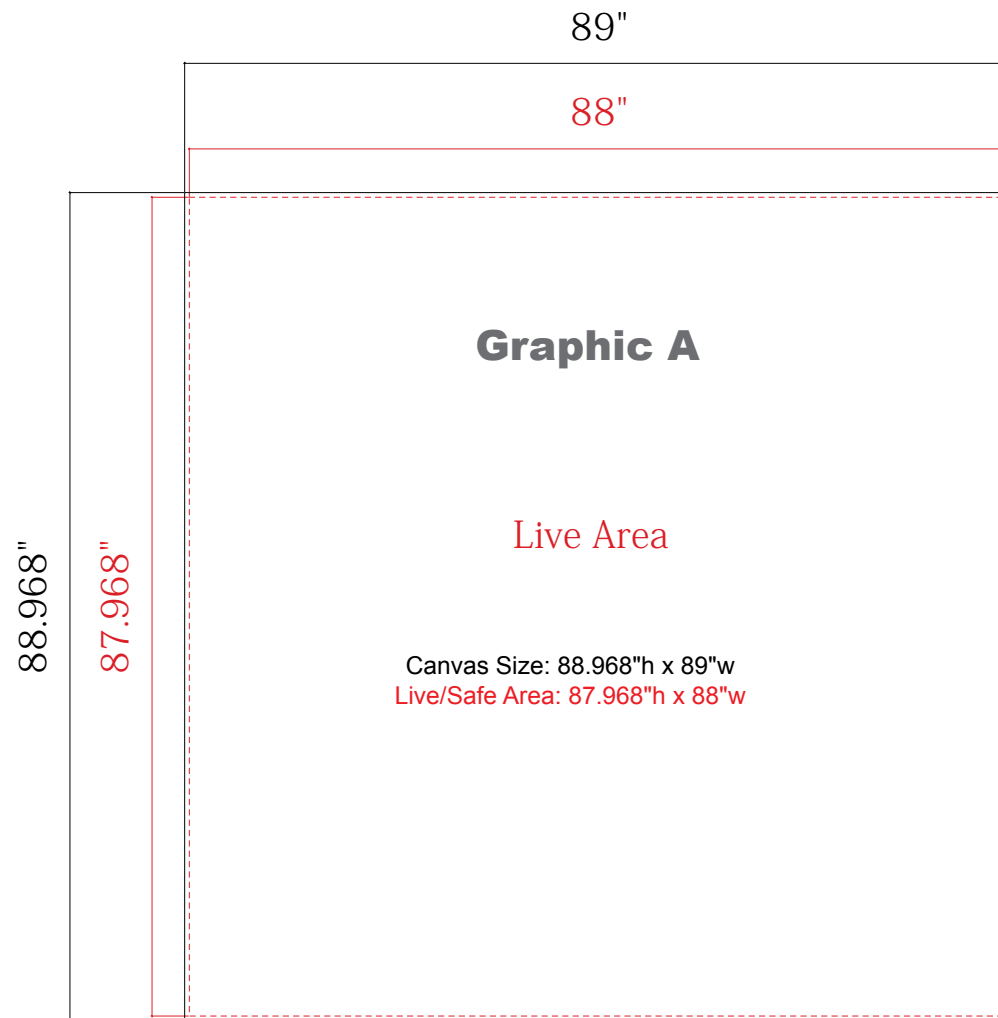

Product Name: VK-1238
Process: Dye Sublimation
Material: Polyknit 9
Scale: 50%
Effective Date: 10/12/2015 <small>NDW</small>

Main Backwall Graphic  
Left Side  
Qty. 1  
Sew 1/2" Hook Velcro to Face/ Perimeter

Canvas Size: 89.968"h x 89"w  
Live Area: 87.968"h x 88"w

Sew 1/2" Hook Velcro into **Front Perimeter**

**\*\*NOTE:** Test frames may be required for guaranteed fitting of graphics\*\*

**NOTE:** Graphic files must be @ 150 dpi Finished Size.  
**DO NOT** send Flattened Files. Production can not  
manipulate the content, proportion or color of these files.

Product Name: VK-1238
Process: Direct Print
Material: Sintra / Acrylic
Scale: 50%
Effective Date: 10/12/2015 NDW

**\*\*NOTE:** Test frames may be required for guaranteed fitting of graphics\*\*

**NOTE:** Graphic files must be @ 150 dpi Finished Size.  
**DO NOT** send Flattened Files. Production can not  
manipulate the content, proportion or color of these files.