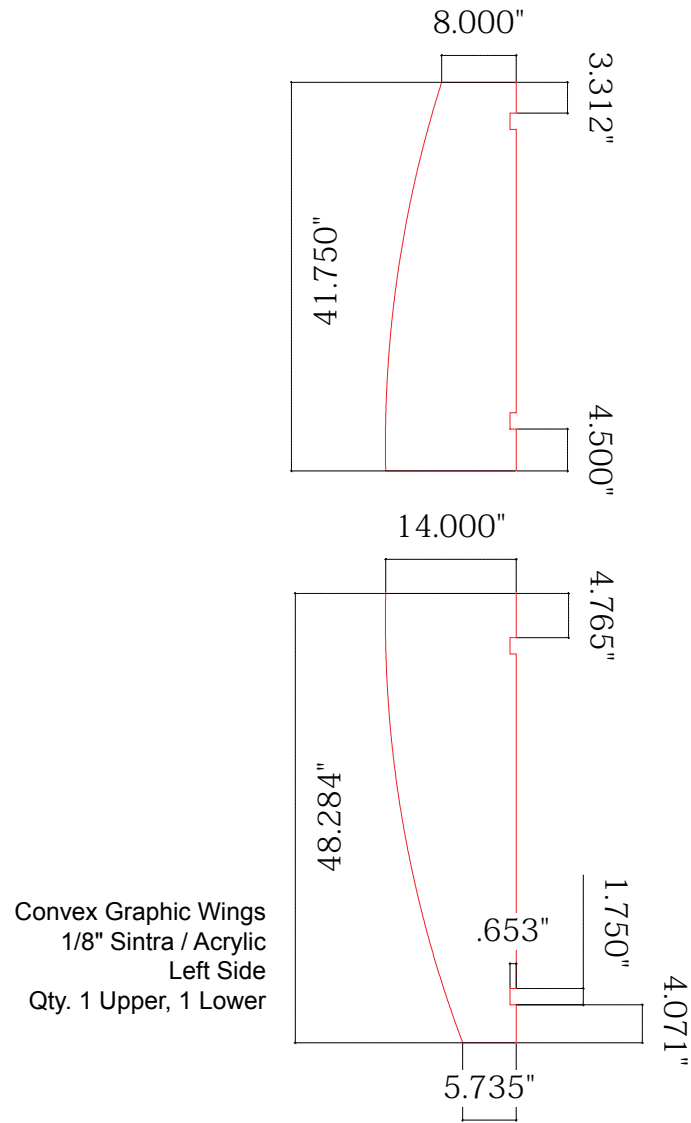

Product Name: VK-1238
Process: Dye Sublimation
Material: Polyknit 9
Scale: 50%
Effective Date: 10/12/2015 <small>NDW</small>

Main Backwall Graphic  
Left Side  
Qty. 1  
Sew 1/2" Hook Velcro to Face/ Perimeter

Canvas Size: 89.968"h x 89"w  
Live Area: 87.968"h x 88"w

Sew 1/2" Hook Velcro into **Front Perimeter**

**\*\*NOTE:** Test frames may be required for guaranteed fitting of graphics\*\*

**NOTE:** Graphic files must be @ 150 dpi Finished Size.  
**DO NOT** send Flattened Files. Production can not  
manipulate the content, proportion or color of these files.

Product Name: VK-1238
Process: Direct Print
Material: Sintra / Acrylic
Scale: 50%
Effective Date: 10/12/2015 NDW

**\*\*NOTE:** Test frames may be required for guaranteed fitting of graphics\*\*

**NOTE:** Graphic files must be @ 150 dpi Finished Size.  
**DO NOT** send Flattened Files. Production can not  
manipulate the content, proportion or color of these files.